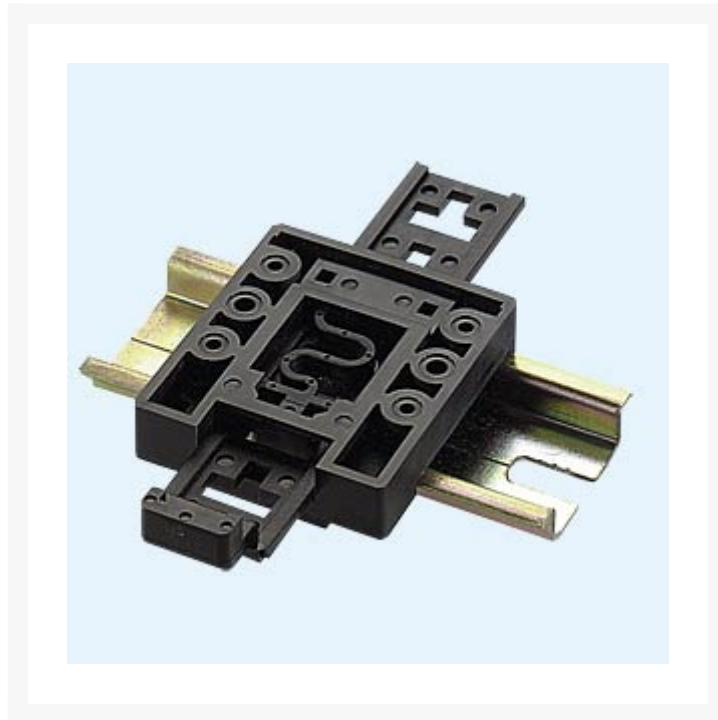

DIN-RAIL HOUDER 35MM KUNSTSTOF

€ 6,95

Excl. BTW: € 5,74

Afbeeldingen

Beschrijving

Features

Universal insertable levitation rail holder for plastic housing. Suitable for mounting on DIN-Rails.

holder, slip bolt, screws

Productinformatie

Artikelnummer	TSH35
Merk	BOPLA
Is on Sale	Nee