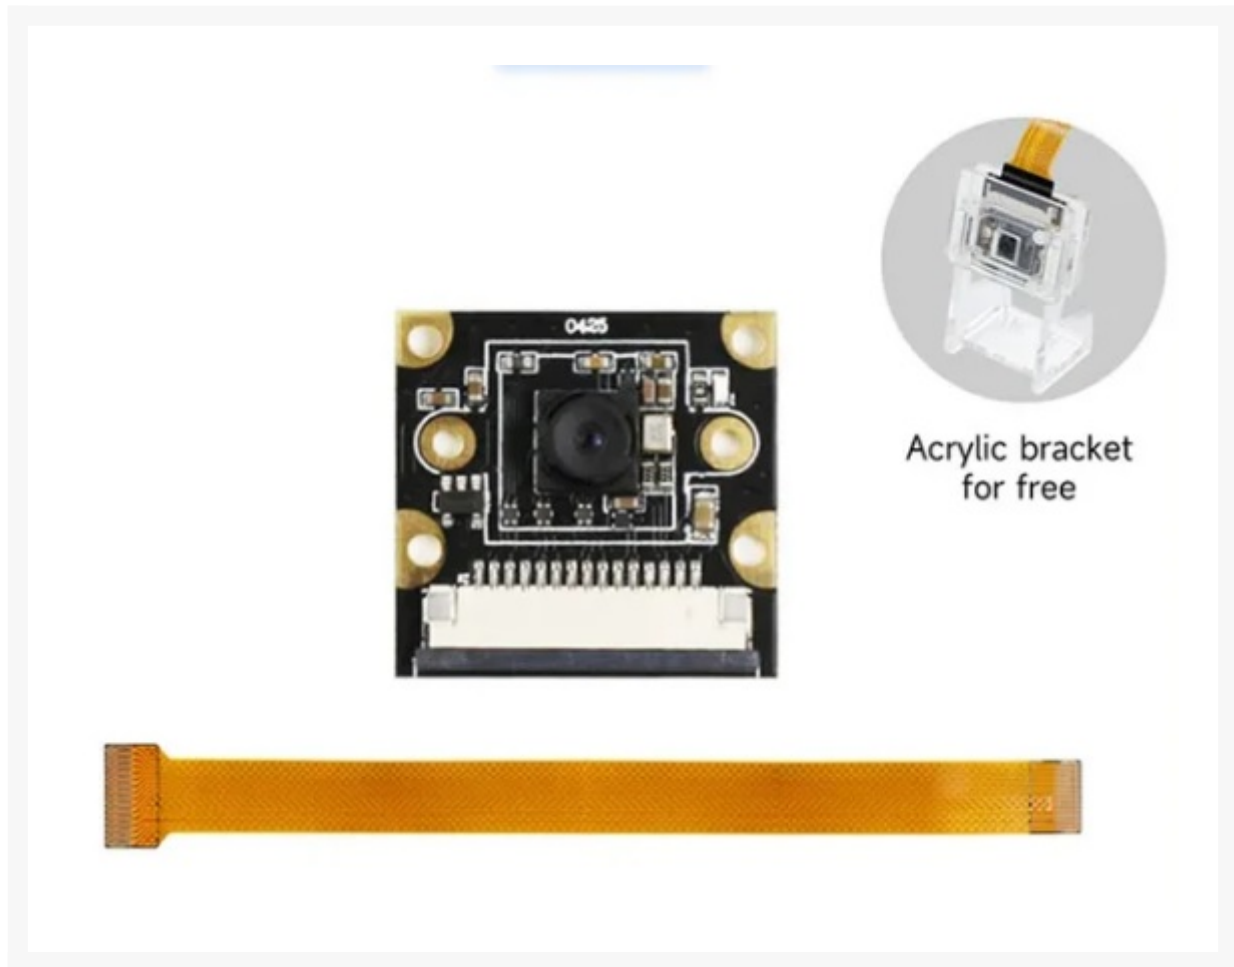

## RASPBERRY PI5 CAMERAMODULE 8 MEGAPIXEL

€ 37,50

Excl. BTW: € 30,99

### Afbeeldingen

#### Description

This camera is a high-performance image acquisition device specially designed for Raspberry Pi 5. It uses Sony IMX219 chip with 800W pixels. It has excellent shooting effects, capable of capturing detailed, clear images. Due to its compact size and lightweight design, it is ideal device for embedded systems, machine vision, and drones fields.

## Features

- Using Sony IMX219 chip, 8MP, 77°/120°/160° available.
- 22Pin-FPC 15CM connecting cable and acrylic bracket for free.
- Suitable for creative projects, academic research, machine learning experiments and other fields on Raspberry P