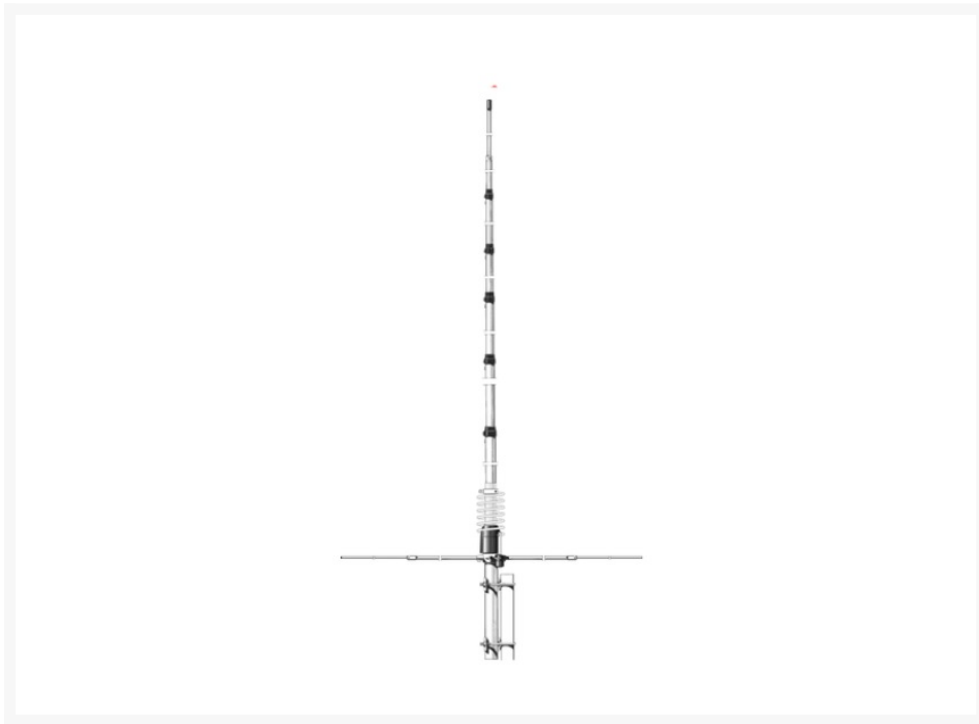

ANTENNE BASIS 27MHZ 5/8 3.35DBI

€ 114,95

Excl. BTW: € 95,00

Afbeeldingen

Beschrijving

2024 update: Even iconic products such as the Sirio New Tornado, on the market for over 30 years, are always the subject of study and analysis for continuous improvement to make them increasingly responsive to the requests of our customers.

This analysis led us to redesign the plastic antenna insulators which represent the 'heart' of the product. They have been completely redesigned to make them more robust thanks to the creation of 5 new reinforcing fins and a new sealing system.

Electrical data

- Electrical type: $5/8 \lambda$ ground plane
- Gain: 1.2 dBd, 3.35 dBi
- VSWR: ≤ 1.2
- Bandwidth: 1300 kHz ≤ 2.0
- Maximum continuous power: 1000 Watts (CW)
- Power peak: 3000 Watts (CW)
- Impedance: 50 Ohm
- Polarization: Linear vertical

Mechanical data

- Materials: Aluminium, brass, galvanized steel, thermoplastic UV stabilized
- Mast \varnothing : 35 - 42 mm
- Max wind resistance: 130 km/h
- Height: 7230 mm
- Weight: 2900 gram
- Mounting type: On mast
- Antenna connector: UHF-female