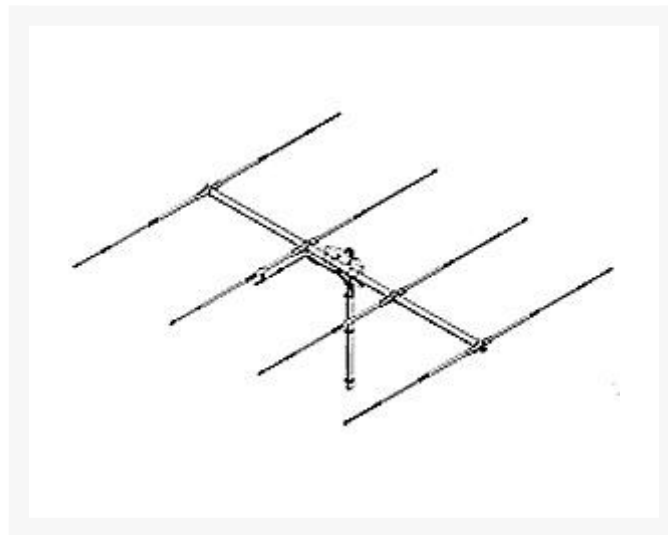

### Afbeeldingen

### Beschrijving

**Deze antenne kan alleen afgehaald worden in onze winkel in Ede**

Directional 4 elements Yagi antenna for 26.5 - 30.0 MHz (tunable) with gamma match feed system. Elements and boom of generous section are completely made of anticorodal aluminum. The elements are fixed to the boom by a strong die-cast metal support to get the maximum strength. All connections are waterproof and it is supplied with UHF female connector. All metal parts and hardware are weather resistant.

# Mechanical data

- Materials: Aluminium, galvanized steel, zamak
- Mast Ø: 35 - 50 mm
- Max wind resistance: 120 km/h
- Length: 5846 mm
- Height: 100 mm
- Width: 4030 mm
- Weight: 6100 gram
- Mounting type: On mast
- Antenna connector: UHF-female
- Boom length: 4030 mm
- Boom diameter Ø: 33 mm
- Max. element length: 5846 mm
- Element diameter Ø: 8 - 12 - 16 mm
- Tuning radius: 3700 mm