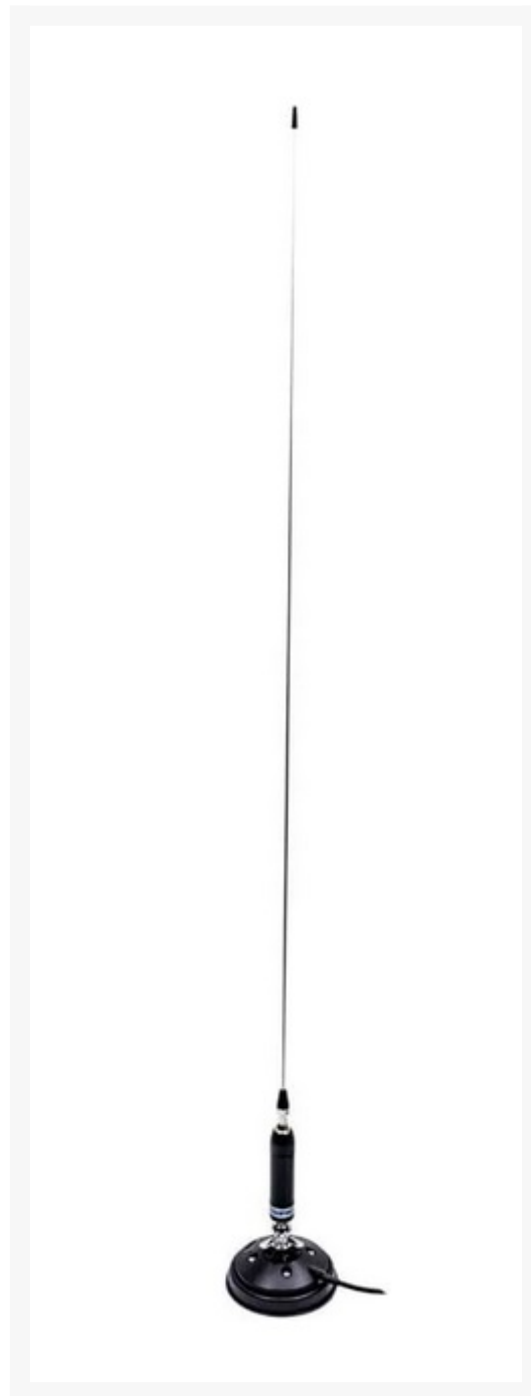

ANTENNE MOBIEL 27MHZ MET MAGNEETVOET

€ 43,95

Excl. BTW: € 36,32

Afbeeldingen

Beschrijving

The Titanium 1000 MAG antenna is a mobile antenna with PM 100 magnet. The antenna is supplied with magnetic mount and 3.6 meter cable.

Frequency range: 27 - 28.5 MHz

Electrical data

- Electrical type: Base loaded
- VSWR: ≤ 1.2
- Bandwidth: 1500 kHz (110 channels) ≤ 2.0
- Maximum continuous power: 15 Watts (CW)
- Power peak: 150 Watts (CW)
- Impedance: 50 Ohm
- Polarization: Linear vertical
- Cable: Yes
- Cable length: 3.6 meter / RG 58

Mechanical data

- Materials: Copper, brass, stainless steel 17/7 PH, nylon
- Height: 975 mm
- Weight: 1150 gram
- Mounting type: 100 mm magnet

Productinformatie

Artikelnummer	T1000MAG
Merk	SIRIO
Is on Sale	Nee