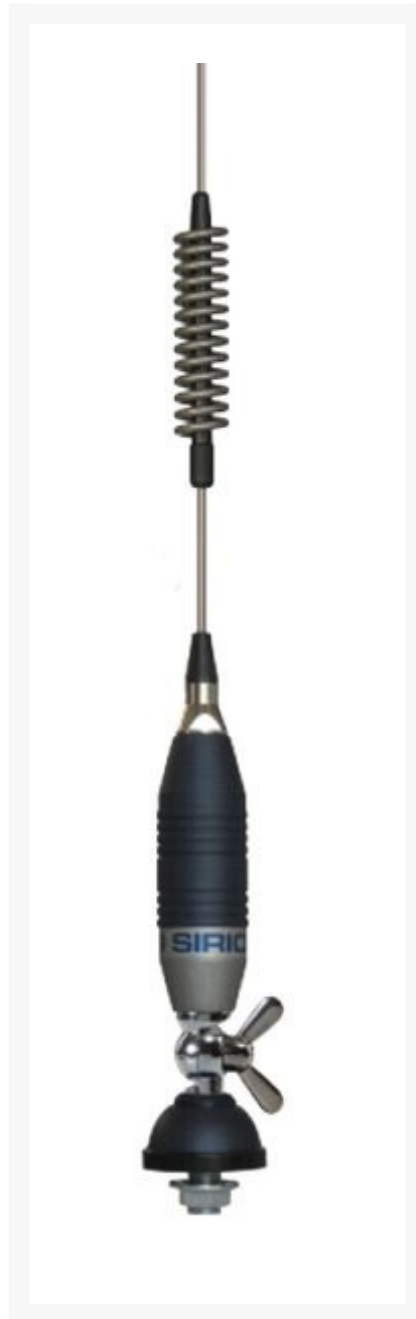

---

**ANTENNE MOBIEL 27MHZ**

**€ 44,95**

Excl. BTW: € 37,15

**Afbeeldingen**

---

**Beschrijving**

---

The Sirio Super 900 replaces the Sirio Mythos 900S. The stainless steel whip has a center coil.

Frequency range: 27 - 28.5 MHz

## Electrical data

- Electrical type: Base loaded
- VSWR:  $\leq 1.2$
- Bandwidth: 1100 kHz (100 channels)  $\leq 2.0$
- Maximum continuous power: 15 Watts (CW)
- Power peak: 150 Watts (CW)
- Impedance: 50 Ohm
- Polarization: Linear vertical
- Cable: Yes
- Cable length: 4 meter / RG 58

## Mechanical data

- Materials: Copper, brass, stainless steel 17/7 PH, nylon
- Height: 780 mm
- Weight: 450 gram
- Mounting type: Thru-hole