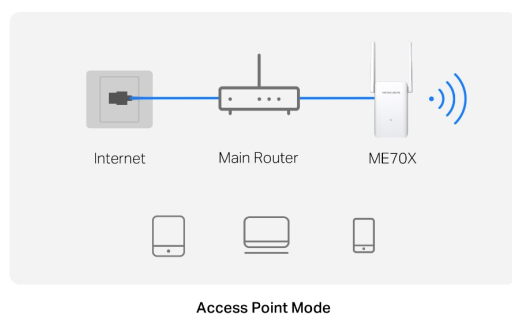

## Built-In Access Point Mode

Connect your wired internet connection to the ME70X via Ethernet cable to turn it into a dual band WiFi access point.