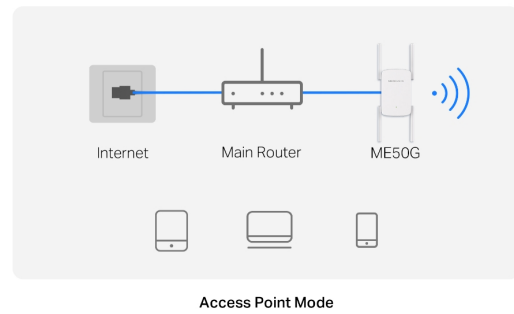

### Afbeeldingen

## Adaptive Path Selection

Keeps your network running at top speed by automatically choosing the fastest connection path to the router.

## Built-In Access Point Mode