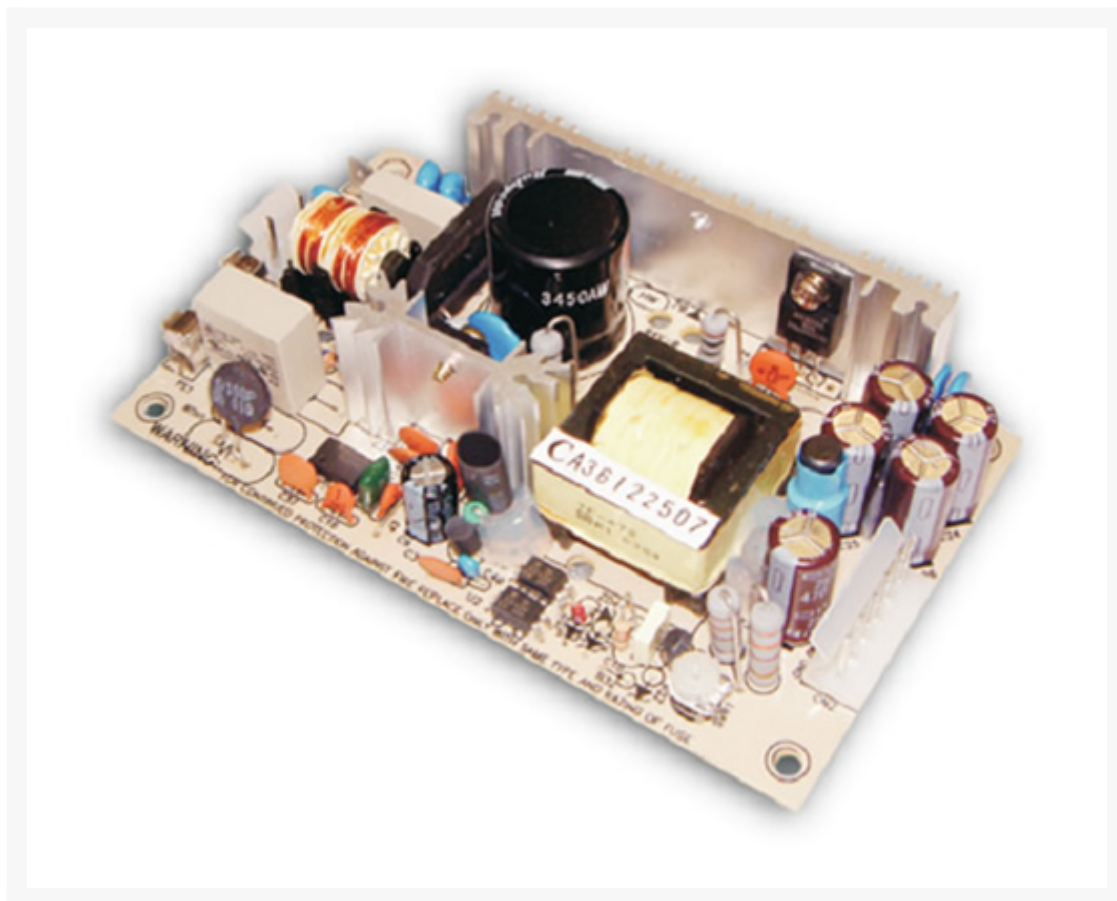

GESCHAKELDE VOEDING SINGLE OUTPUT 48W 48V/1.0A

€ 22,95

Excl. BTW: € 18,97

Afbeeldingen

Beschrijving

Universal AC input / Full range
Low leakage current <0.5mA
Protections: Short circuit/Over load /Over voltage
Cooling by free air convection
100% full load burn-in test
Fixed switching frequency at 65KHz

OUTPUT:
DC VOLTAGE: 48V
CURRENT: 1.0A
VOLTAGE TOLERANCE +/-2.0%

INPUTS

AC VOLTAGE: 90-264V

DIMENSION: 127*76*28mm (L*W*H)

Productinformatie

Artikelnummer	PS4548
Merk	MEANWELL
Is on Sale	Nee