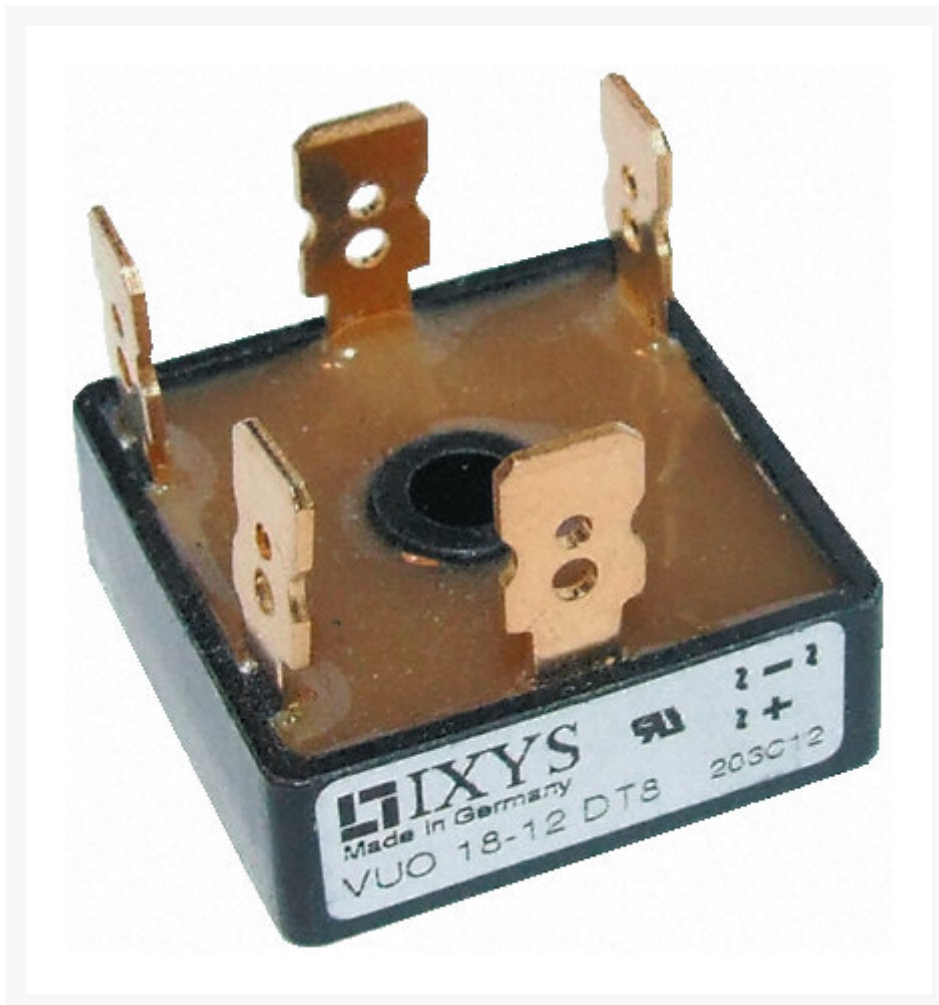

BRUGCEL 3 FASE 35A 1600V VIERKANT

€ 19,95

Excl. BTW: € 16,49

Afbeeldingen

Beschrijving

3-Phase Power Bridge Rectifiers

URRM = Max. Peak Recurrent Reverse Voltage: 1600V

URSM = Max. Non-Repetitive Peak Reverse Voltage: 1600V

UF = Max. Forward Voltage: 1,70V

IF(AV) = Max. Average Forward Rectified Current: 35A

IR = Max. Reverse Current: 300uA

Productinformatie

Artikelnummer	B3F16035A
Merk	IXYS
Is on Sale	Nee