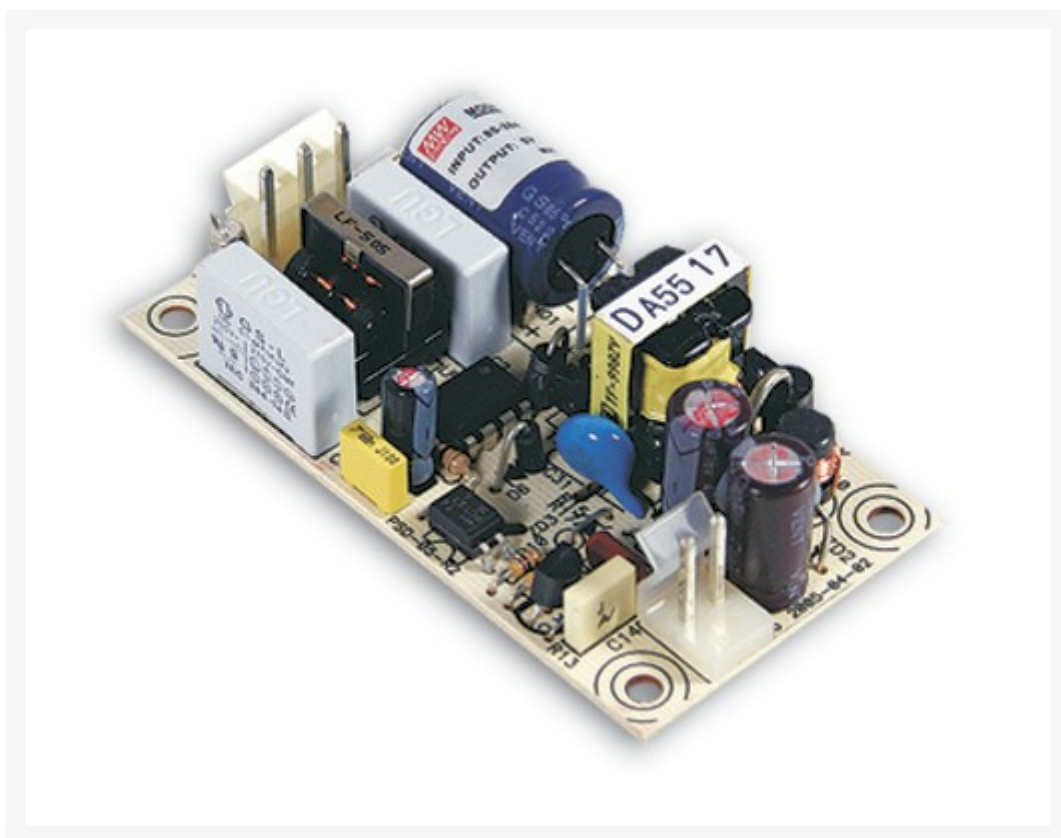

GESCHAKELDE VOEDING SINGLE OUTPUT 5.25W 15V/0.35A

€ 9,95

Excl. BTW: € 8,22

Afbeeldingen

Beschrijving

Universal AC input / Full range
Low leakage current <0.5mA
Protections: Short circuit/Over load /Over voltage/Over temperature
Cooling by free air convection
100% full load burn-in test
Fix switching frequency at 67KHz
Low cost
High reliability

OUTPUT:
DC VOLTAGE: 15V
CURRENT: 0.35A
VOLTAGE TOLERANCE +/-2.0%

INPUTS

AC VOLTAGE: 85-264V

DIMENSION: 75*40*20mm (L*W*H)

Productinformatie

Artikelnummer	PSO515
Merk	MEANWELL
Is on Sale	Nee