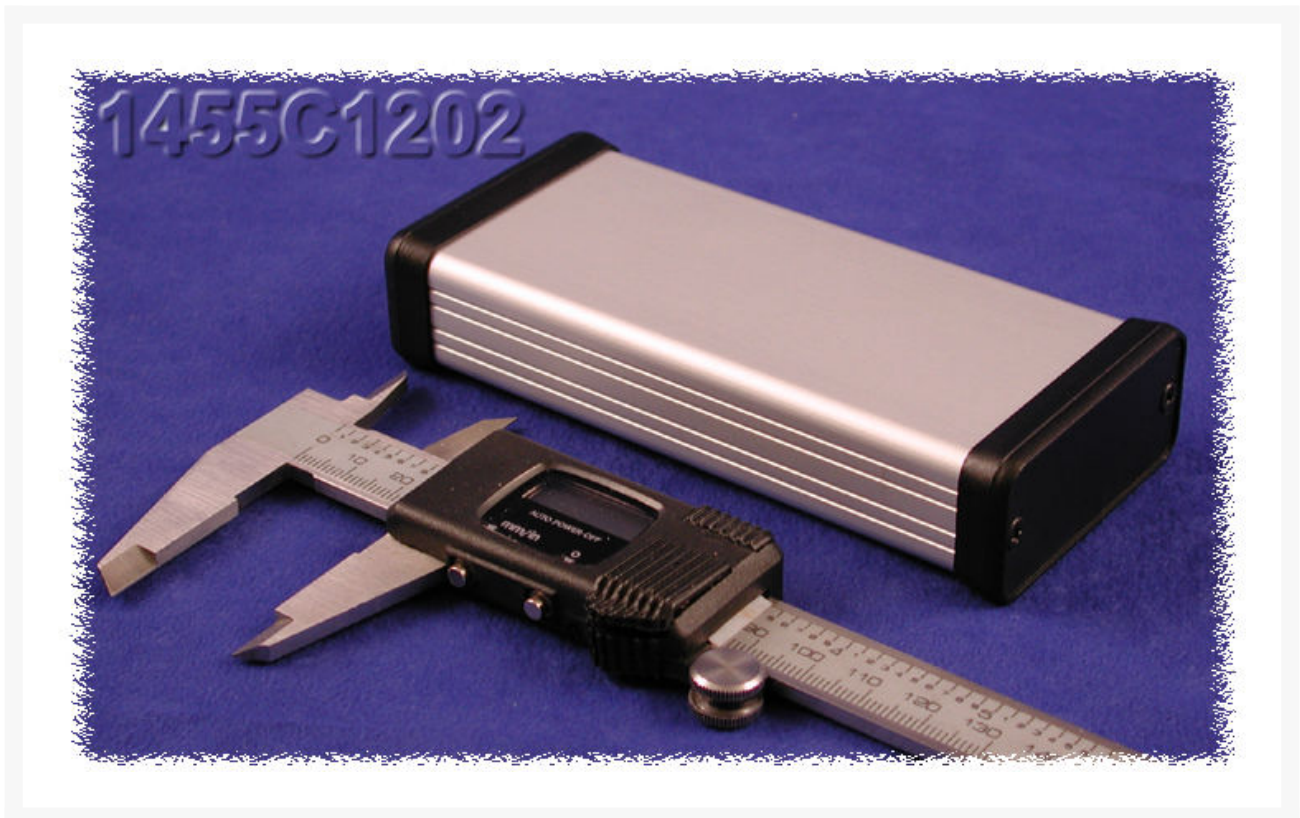

ALUMINIUM BEHUIZING 120X54X23MM KUNSTSTOF FRONT

€ 15,00

Excl. BTW: € 12,40

Afbeeldingen

Beschrijving

Key Features:

- Designed to house P.C. boards or for equipment interfacing.
- Sized for standard Eurocards.
- P.C. boards mount horizontally by sliding into internal slots extruded into the enclosure body.
- Rugged body constructed from extruded aluminum with a minimum thickness of .06" (1.5 mm).
- Extruded body includes a slide removable "belly" plate - except in smaller "A", "B", "C" & "D" sizes (ie...1455A802, 1455B1202 1455C802, 1455D602 & 1455D802 sizes etc.)
- Smaller sizes ("A" & "B") are rounded for better hand held ergonomics.

Includes:

- Two easy to machine, black solid ABS plastic end panels with integral bezel (link here if you prefer our metal end panel version)
- Extruded aluminum body - choice of either clear, black or in some models blue anodized finish ("A" & "B" sizes)
- All hardware - end panel screws are #6 x 3/8" TTT - thread rolling, steel screws with a #4 flat head phillips drive - with