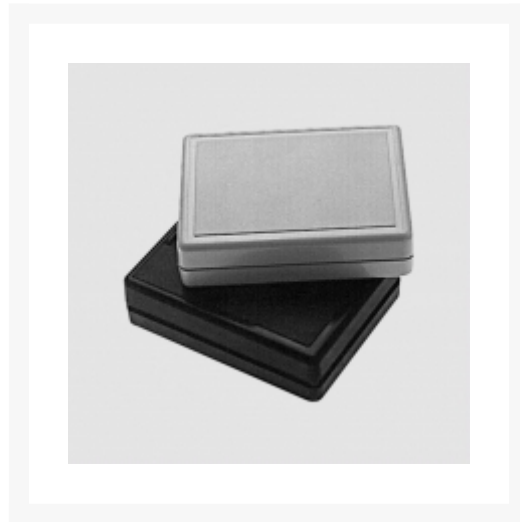

## ABS GRIJS 80X61X21MM

€ 3,50

Excl. BTW: € 2,89

### Afbeeldingen

### Beschrijving

Enclosure in grey or black

Screw connection through two screw points at the corner, self-tapping screws

Dimensions

Outer: 80x61x21mm

Inner: 75,5x55x18mm