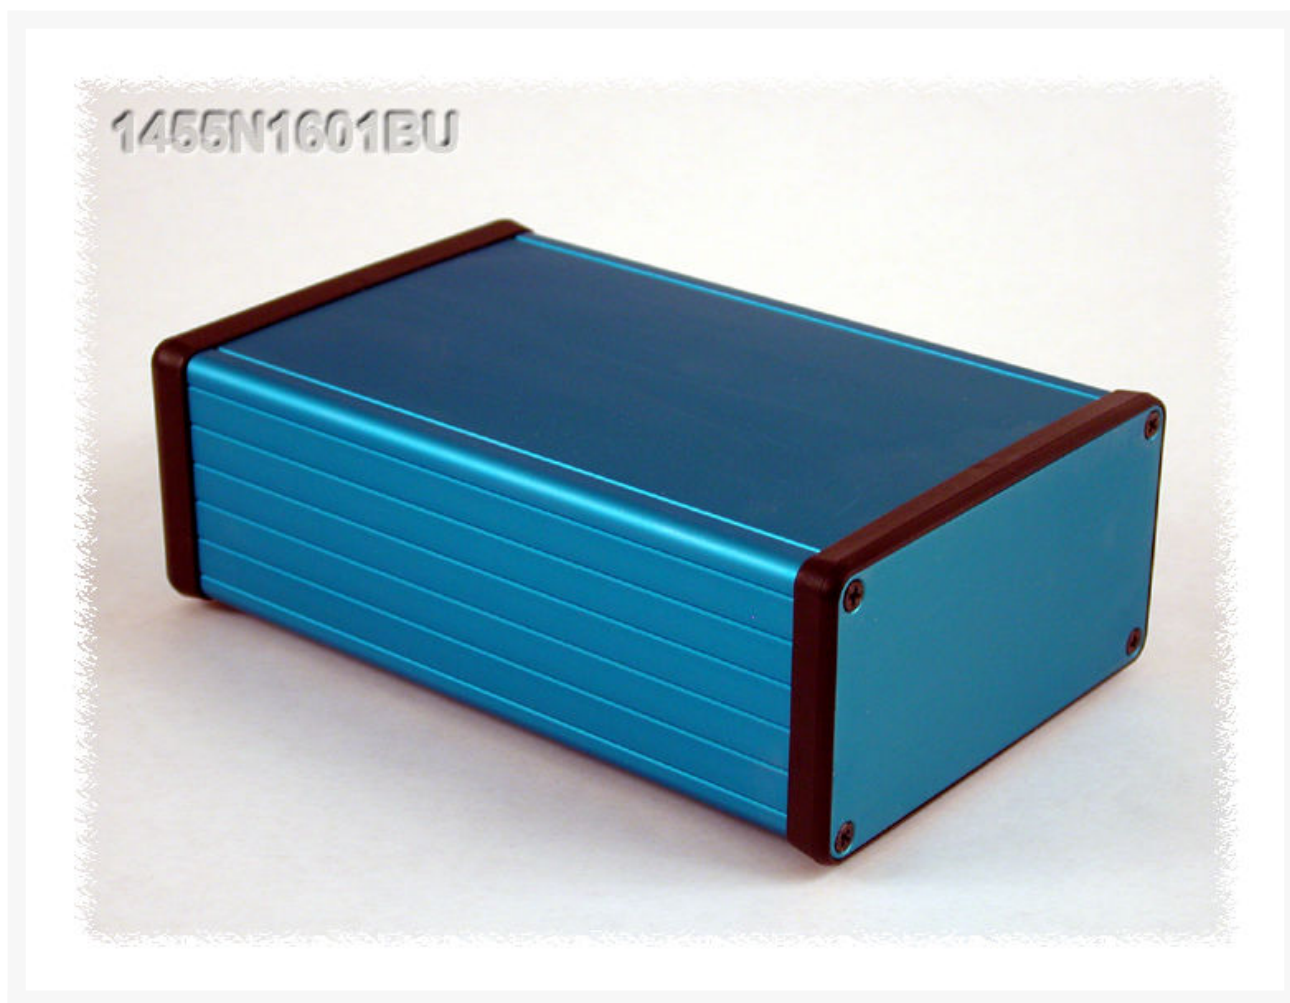

ALUMINIUM BEHUIZING BLAUW 160X103X53MM ALUMINIUM FRONT

€ 44,95

Excl. BTW: € 37,15

Afbeeldingen

Beschrijving

Designed to house P.C. boards or for equipment interfacing.

Sized for standard Eurocards.

P.C. boards mount horizontally by sliding into internal slots extruded into the enclosure body.

Rugged body constructed from extruded aluminum with a minimum thickness of .06" (1.5 mm).

Extruded body includes a slide removable "belly" plate - except in smaller "C" & "D" sizes (ie..1455D601, 1455D801, 1455C801 & 1455C1201 sizes)