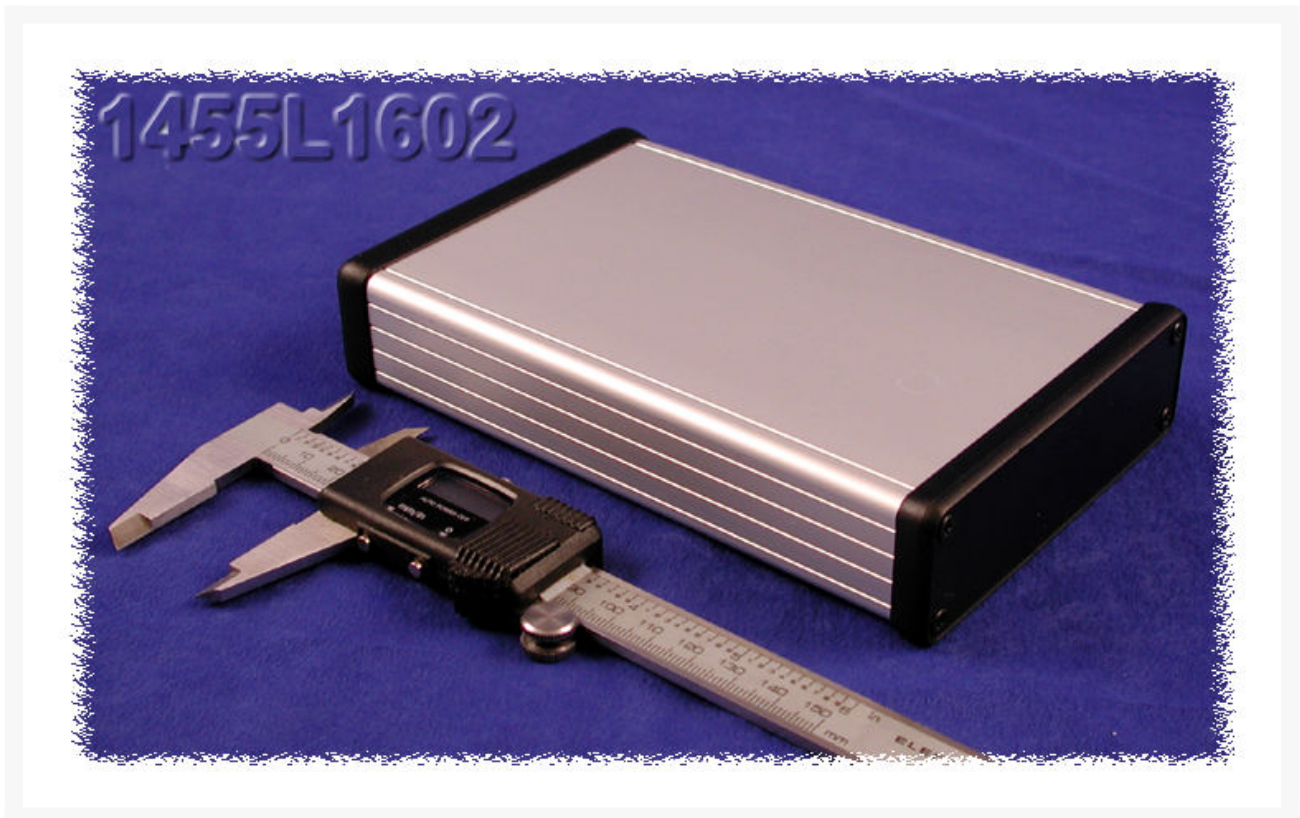

ALUMINIUM BEHUIZING 160X103X30,5MM KUNSTSTOF FRONT

€ 25,49

Excl. BTW: € 21,07

Afbeeldingen

Beschrijving

Key Features:

- Designed to house P.C. boards or for equipment interfacing.
- Sized for standard Eurocards.
- P.C. boards mount horizontally by sliding into internal slots extruded into the enclosure body.
- Rugged body constructed from extruded aluminum with a minimum thickness of .06" (1.5 mm).
- Extruded body includes a slide removable "belly" plate - except in smaller "A", "B", "C" & "D" sizes (ie...1455A802, 1455B1202 1455C802, 1455D602 & 1455D802 sizes etc.)
- Smaller sizes ("A" & "B") are rounded for better hand held ergonomics.

Includes:

- Two easy to machine, black solid ABS plastic end panels with integral bezel (link here if you prefer our metal end panel version)
- Extruded aluminum body - choice of either clear, black or in some models blue anodized finish ("A" & "B" sizes)
- All hardware - end panel screws are #6 x 3/8" TTT - thread rolling, steel screws with a #4 flat head phillips drive - with