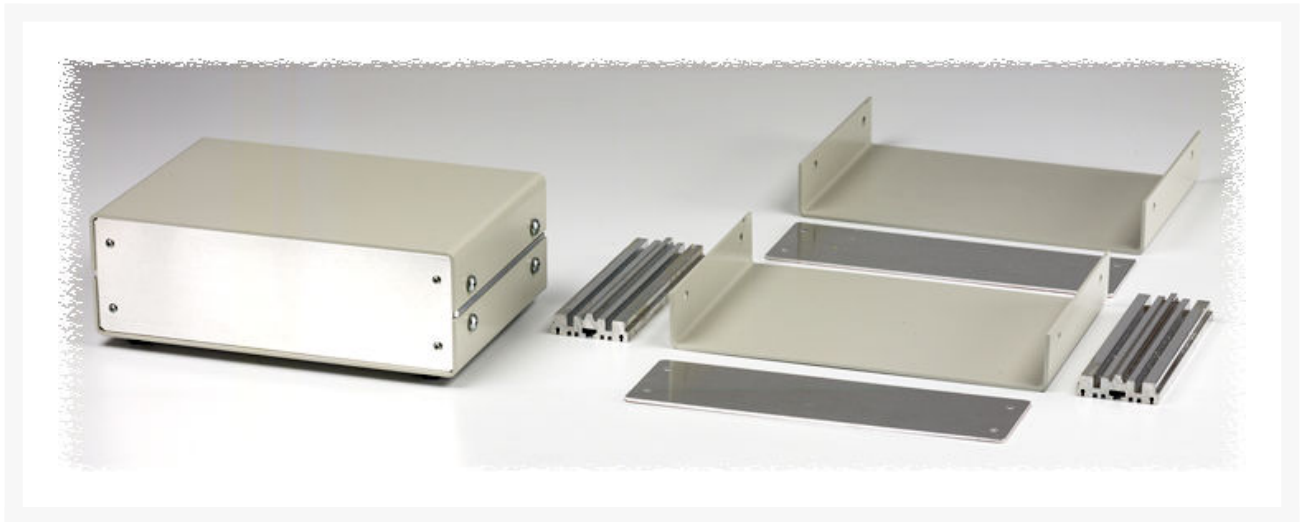

## KAST GRIJS ALUMINIUM 181X185X60MM

€ 74,95

Excl. BTW: € 61,94

### Beschrijving

Top and bottom made from 12 gauge aluminum finished in contemporanea grey.

Top and bottom are attached to an internal aluminum extrusion which contains mounting slots for printed circuit boards or panels.

Front and rear panels are natural aluminum (paper coated one side) which are attached with screws to the aluminum mounting extrusion.

Panels can be easily removed for access to components.

Tops and bottoms are available in solid or with vent slots.