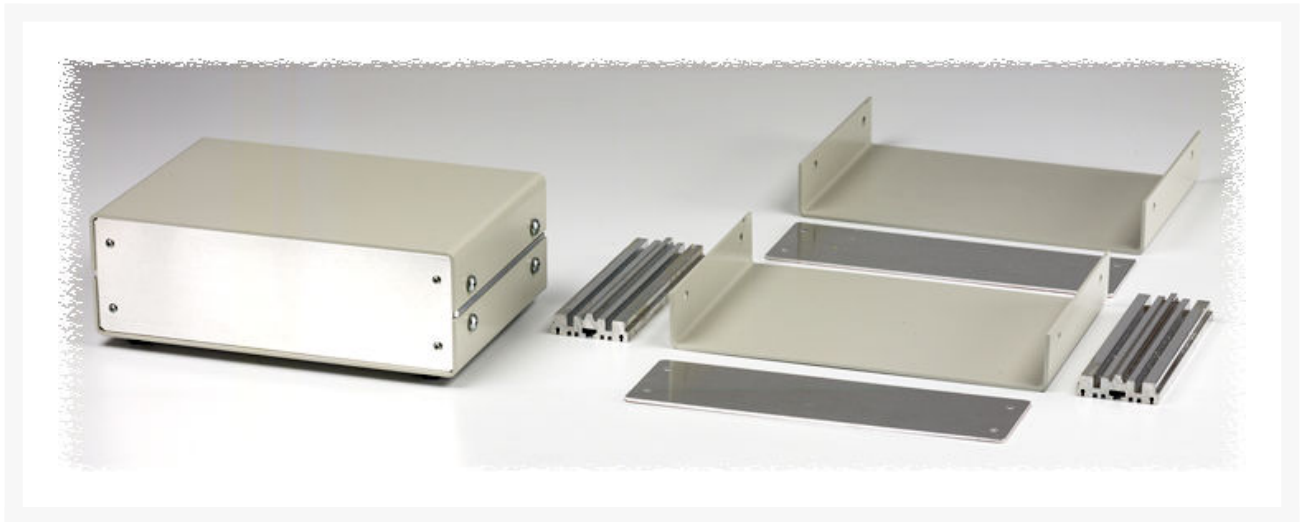

KAST GRIJS ALUMINIUM 254X185X99MM

€ 84,95

Excl. BTW: € 70,21

Afbeeldingen

Beschrijving

Top and bottom made from 12 gauge aluminum finished in contemporanea grey.

Top and bottom are attached to an internal aluminum extrusion which contains mounting slots for printed circuit boards or panels.

Front and rear panels are natural aluminum (paper coated one side) which are attached with screws to the aluminum mounting extrusion.

Panels can be easily removed for access to components.

Tops and bottoms are available in solid or with vent slots.

All hardware and self-adhesive rubber feet are included.

Productinformatie

Artikelnummer	HA1402H
Merk	HAMMOND
Is on Sale	Nee