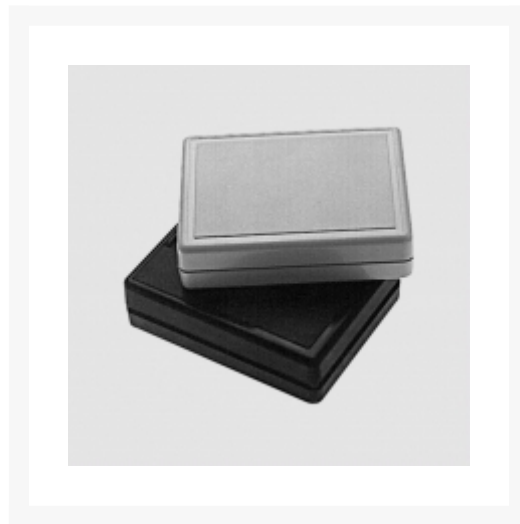

ABS ZWART 80X61X21MM

€ 3,94

Excl. BTW: € 3,26

Afbeeldingen

Beschrijving

Enclosure in grey or black

Screw connection through two screw points at the corner, self-tapping screws

Dimensions

Outer: 80x61x21mm

Inner: 75,5x55x18mm

Productinformatie

Artikelnummer	PL2029SW
Merk	Merk
Is on Sale	Nee