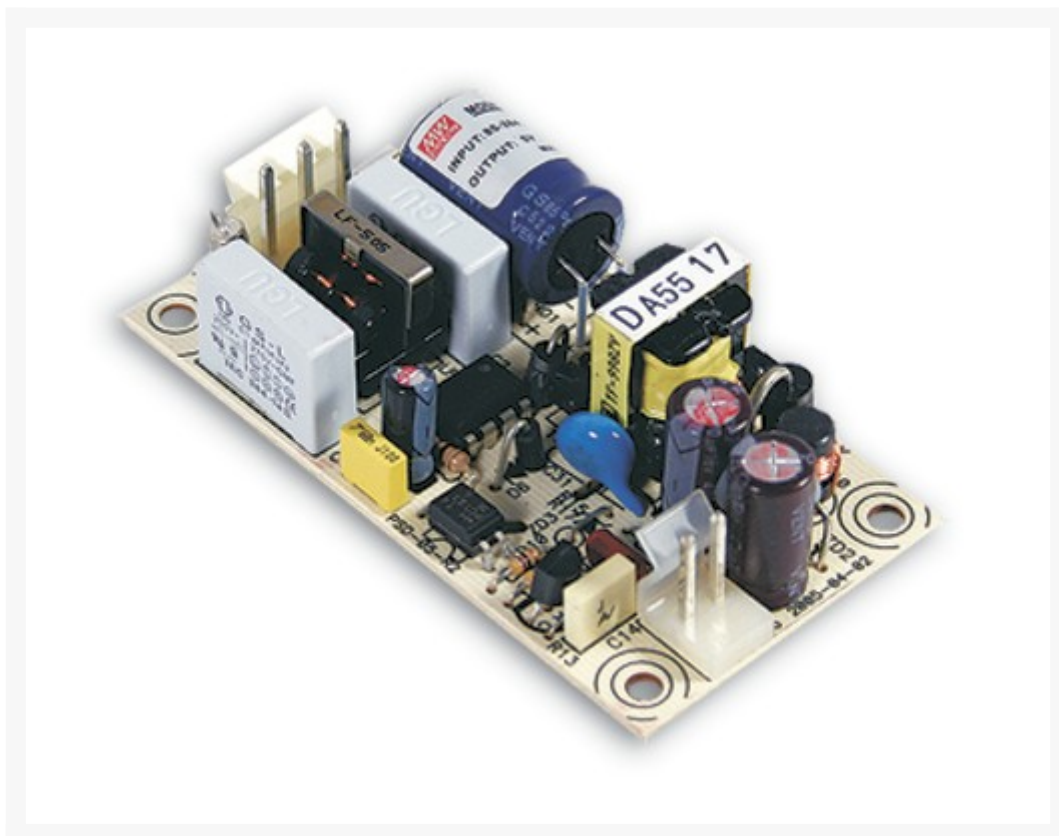

## GESCHAKELDE VOEDING SINGLE OUTPUT 5.28W 48V/0.11A

€ 9,95

Excl. BTW: € 8,22

### Beschrijving

Universal AC input / Full range  
Low leakage current <0.5mA  
Protections: Short circuit/Over load /Over voltage/Over temperature  
Cooling by free air convection  
100% full load burn-in test  
Fix switching frequency at 67KHz  
Low cost  
High reliability

OUTPUT:  
DC VOLTAGE: 48V  
CURRENT: 0,11A  
VOLTAGE TOLERANCE +/-1.0%

## INPUTS

AC VOLTAGE: 85-264V

DIMENSION: 75\*40\*20mm (L\*W\*H)