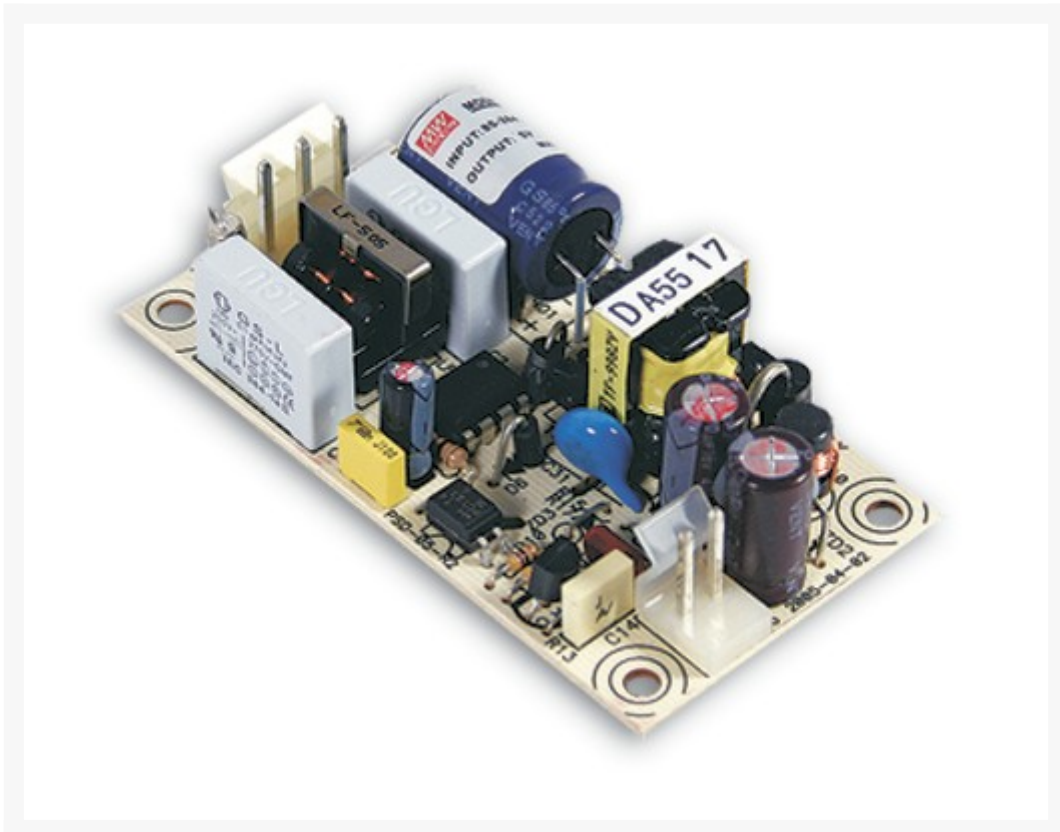

GESCHAKELDE VOEDING SINGLE OUTPUT 5.28W 24V/0.22A

€ 9,95

Excl. BTW: € 8,22

Afbeeldingen

Beschrijving

Universal AC input / Full range
Low leakage current <0.5mA
Protections: Short circuit/Over load /Over voltage/Over temperature
Cooling by free air convection
100% full load burn-in test
Fix switching frequency at 67KHz
Low cost
High reliability

OUTPUT:
DC VOLTAGE: 24V
CURRENT: 0,22A
VOLTAGE TOLERANCE +/-2.0%

INPUTS

AC VOLTAGE: 85-264V

DIMENSION: 75*40*20mm (L*W*H)

Productinformatie

Artikelnummer	PSO524
Merk	MEANWELL
Is on Sale	Nee