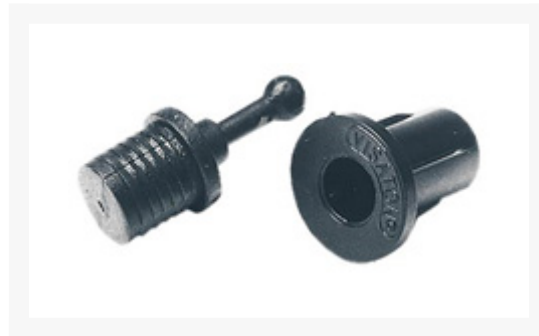

DUBELS VOOR LUIDSPREKER

€ 0,85

Excl. BTW: € 0,70

Afbeeldingen

Beschrijving

Frame dowels for mounting the cover frame to the speaker baffle. The holes (diameter: 10 mm) are drilled in one operation, through the cover frame into the speaker baffle. 1 set consists of male and female connectors.

Productinformatie

Artikelnummer	DUBELS
Merk	VISATON
Is on Sale	Nee