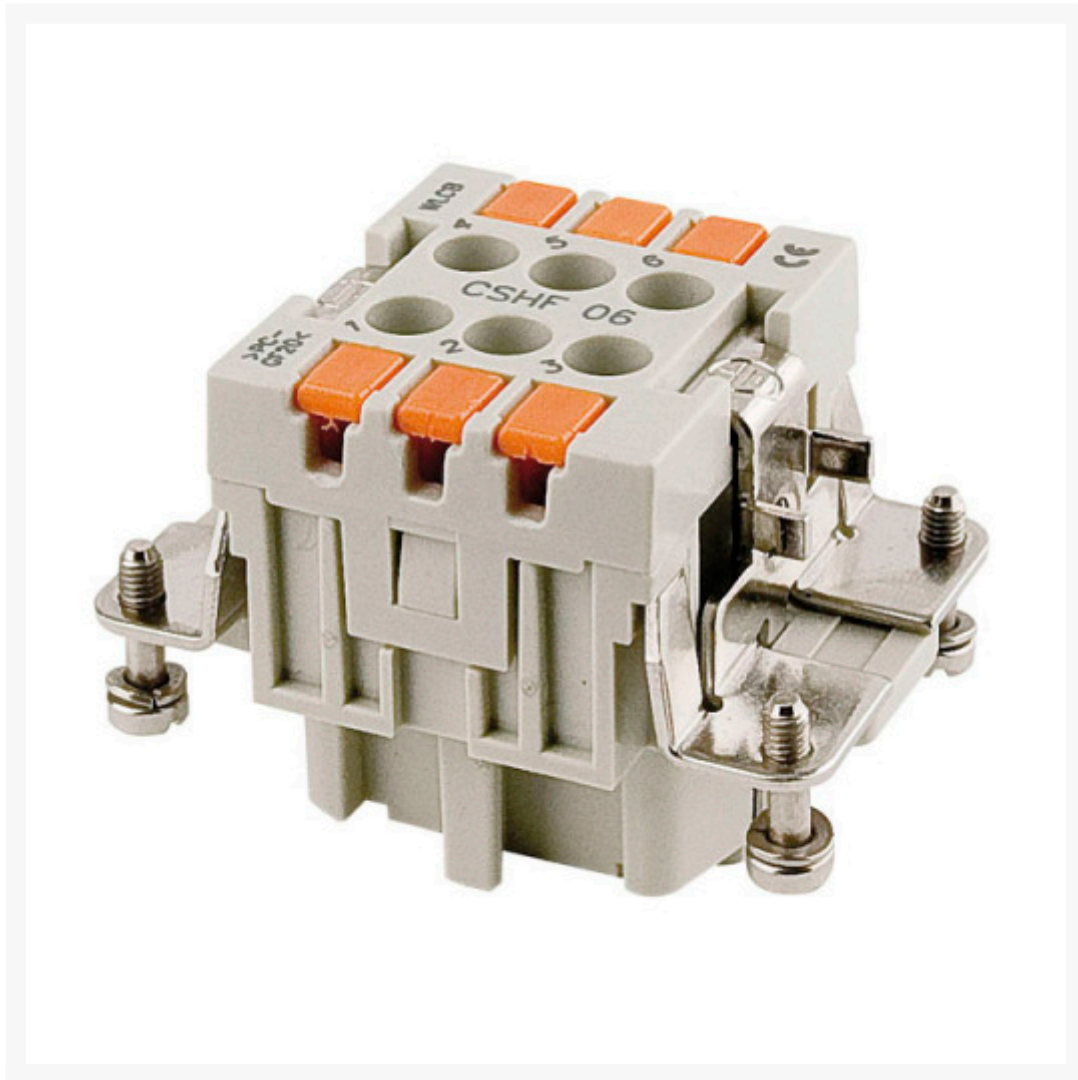

BINNENWERK 6P FEMALE KLEM

€ 9,95

Excl. BTW: € 8,22

Afbeeldingen

Beschrijving

Specifications

- Screwless system.
- Fits in all current Ilme casings and can be used with existing multi-connector systems
- 16A, 500V
- IP20 without casing

- IP65, IP66 or IP68 according to the chassis used
- Suited for cables from 0,14 mm² to 2,5 mm²
- Ambient temperature -40°C to +125°C

Productinformatie

Artikelnummer	S90704SQ
Merk	ILME