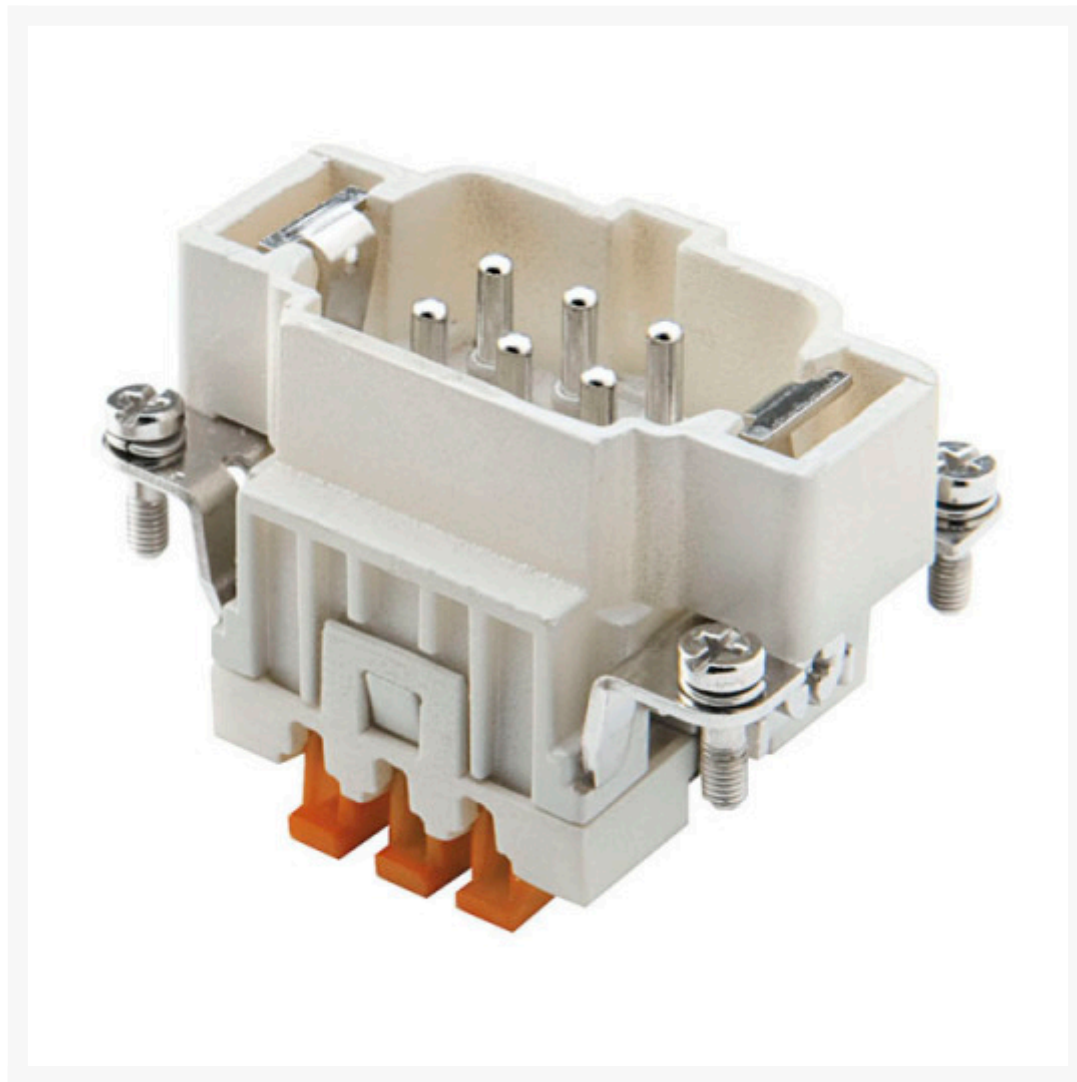

## BINNENWERK 6P MALE KLEM

€ 9,95

Excl. BTW: € 8,22

### Afbeeldingen

### Beschrijving

Screwless system.

- Fits in all current Ilme casings and can be used with existing multi-connector systems
- 16A, 500V
- IP20 without casing
- IP65, IP66 or IP68 according to the chassis used

- Suited for cables from 0,14 mm<sup>2</sup> to 2,5 mm<sup>2</sup>
- Ambient temperature -40°C to +125°C