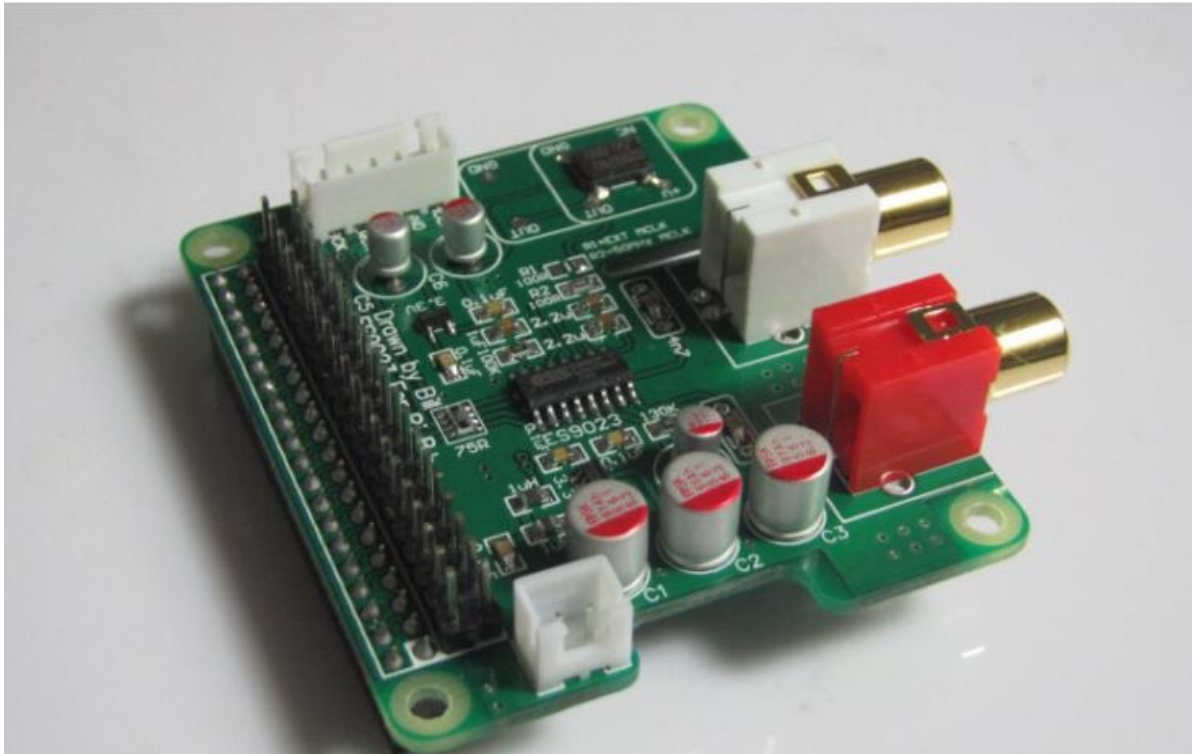

HIFI DAC ES9023 UITBREIDINGSKAART

€ 39,95

Excl. BTW: € 33,02

Afbeeldingen

Beschrijving

Description:

- This decode expansion board is specially designed for Raspberry pi B+, adopting ES9023 24Bit stereo DAC, and advanced SABRE digital-analog
- The ES9023 internal adopts Hyperstream structure, can realize no vibration voice recoding sound quality, dynamic range reaches 112dB
- Using I2S interface, no USB interface. Users can work with audio playing system, such as volumio, xbmc system, to have your own network HIFI player. Expansion board provides RAC output interface for external connection with amplifier. With it, it can avoid the problems like PC large

consumption, slow turning on/off, large noises of power supply

Productinformatie

Artikelnummer	RBPHIFI
Merk	Merk