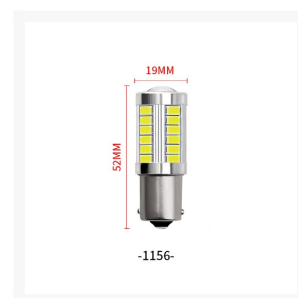

LED LAMP 12V BA15S 2.76W GEEL

€ 4,95

Excl. BTW: € 4,09

Afbeeldingen

Beschrijving

Specifications:

Base Type: Standard 1156(BA15S)

LED Type: 5630 SMD

Lighting Luminous Flux: 1200Lums

Operating Voltage: 12V

Wattage: 2.76W

Lifespan: 50,000 hours

Color: Yellow

Productinformatie

Artikelnummer	ALLBAO2Y
Merk	Merk
Is on Sale	Nee