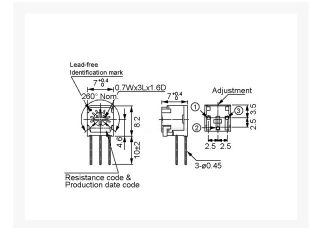

INSTELPOT 1 SLAG STAAND 20K

€ 0,90

Excl. BTW: € 0,74

Afbeeldingen

Beschrijving

Features

- Excellent high temperature, high voltage and current ratings
- For professional applications

Electrical Specifications

Taper:	Linear
Power Rating ($T_U = 70^\circ\text{C}$):	0,5W
Operating Voltage, Max.:	200V DC
Resistance Tolerance:	$\pm 10\%$
End Resistance, Min.:	20Ω or 1%$\times R_n$
Contact Resistance, Min.:	30Ω or 2%$\times R_n$
Temperature Range:	-55...+125$^\circ\text{C}$