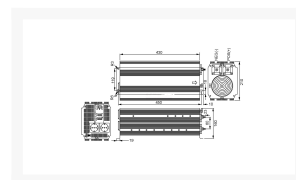

OMVORMER 24VDC-230VAC 2500W GEMODIFICEERDE SINUSGOLF

€ 799,00

Excl. BTW: € 660,33

Afbeeldingen

Beschrijving

Features

- Modified sine wave output
- Power On/Off switch
- Front panel indicator for operation status
- Battery low alarm, Battery low shutdown
- Protections: over voltage/over temperature/overload/output short/input reverse polarity
- Built-in fan On/Off control function

Technical Specifications

Input Voltage:	See Table
Output Voltage:	230V AC
Output Frequency:	50Hz ±1%
Output Rated Power:	2500W
Output Surge Power:	5000W
Wave Form:	Modified Sine Wave
Overvoltage	
A301-2K5-F3:	15...17V
A302-2K5-F3:	30...32V
Operating Temperature	
100% Load:	0...+25°C
Weight:	8700g

Part Nr.	U_E	I_E	U_{BA}	U_{BL}	h
	[V]	[A]	[V]	[V]	[%]
A301-2K5-F3	10...15	250	$10^{\pm 0,5}$	$9,5^{\pm 0,5}$	82
A302-2K5-F3	21...30	130	$21^{\pm 0,8}$	$20^{\pm 0,8}$	85

Productinformatie

Artikelnummer	A302-2K5
Merk	MEANWELL