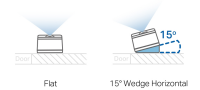

Flexible Placement, Flexible Views