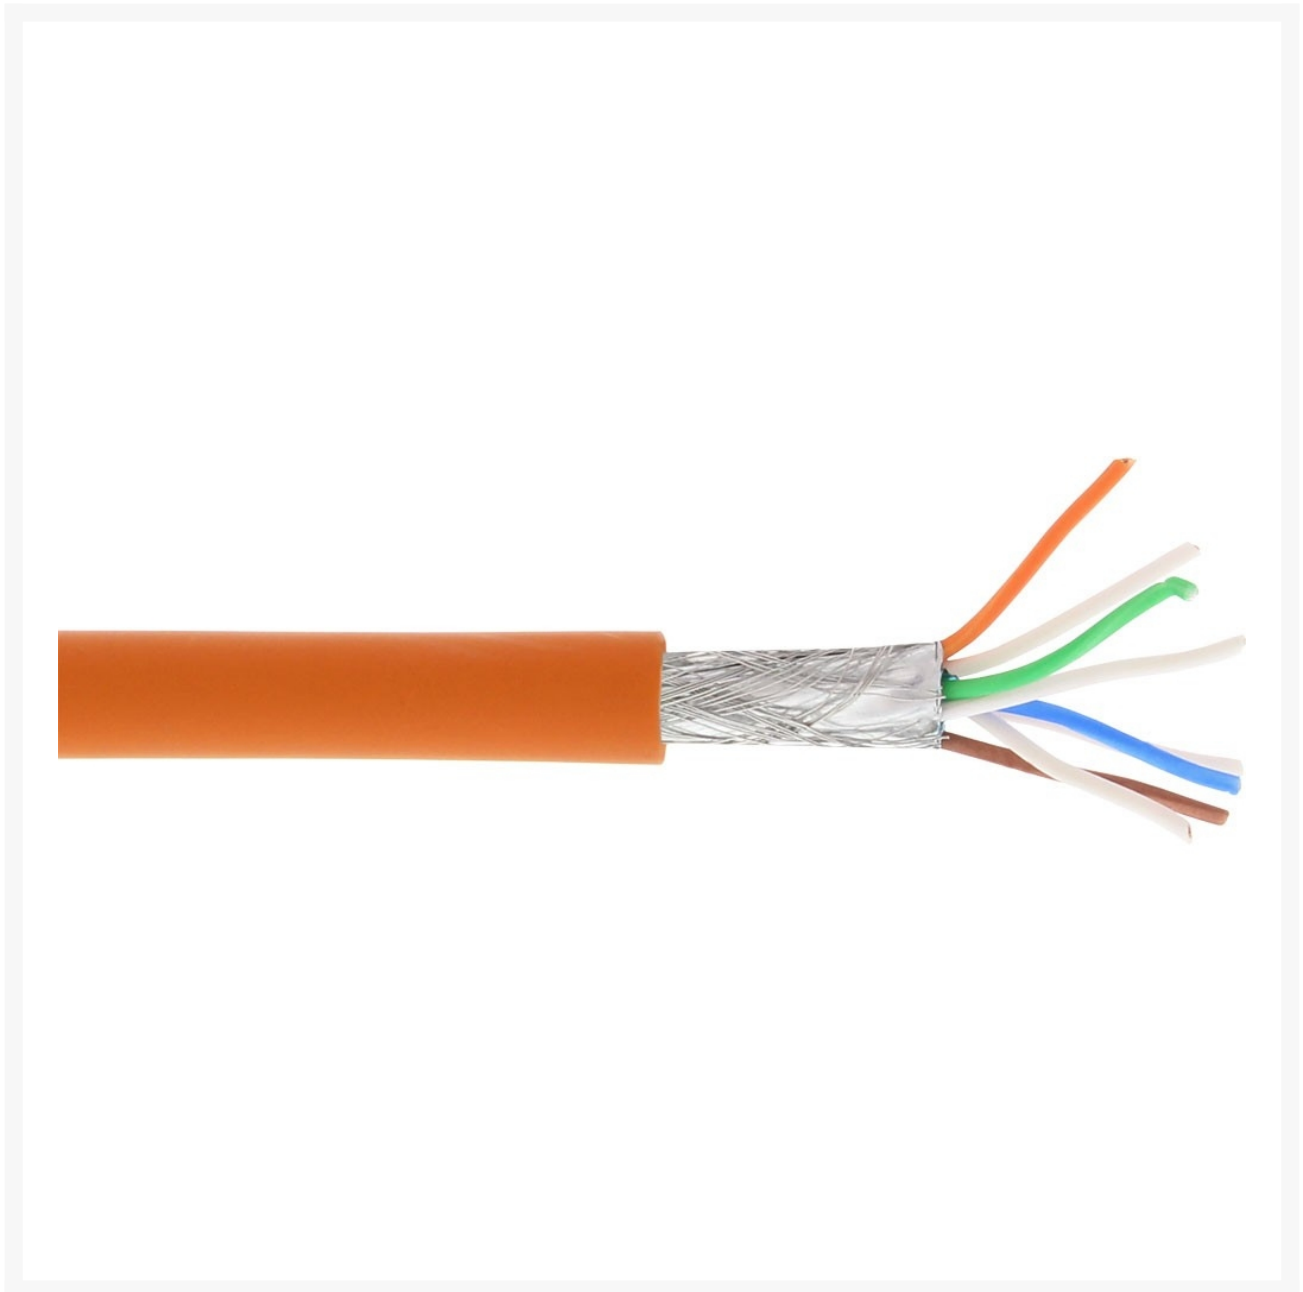

S/FTP 4X2 CAT6A WIT SOEPEL

€ 1,57

Excl. BTW: € 1,30

Afbeeldingen

Beschrijving

Cable in the highest quality for a professional cabling in Gigabit and 10 Gigabit range, for use in data centers and server racks

- Assignment according to TIA/EIA 568B2.1
- cable construction S/FTP (PiMf) 4x2xAWG26/7
- overall braided shield with paired foil shield
- Cable sheath halogen free, LSZH, conform to standards IEC 60332-1-2, IEC 60754-1, IEC 60754-2, IEC 61034
- For Gigabit and 10 Gigabit applications